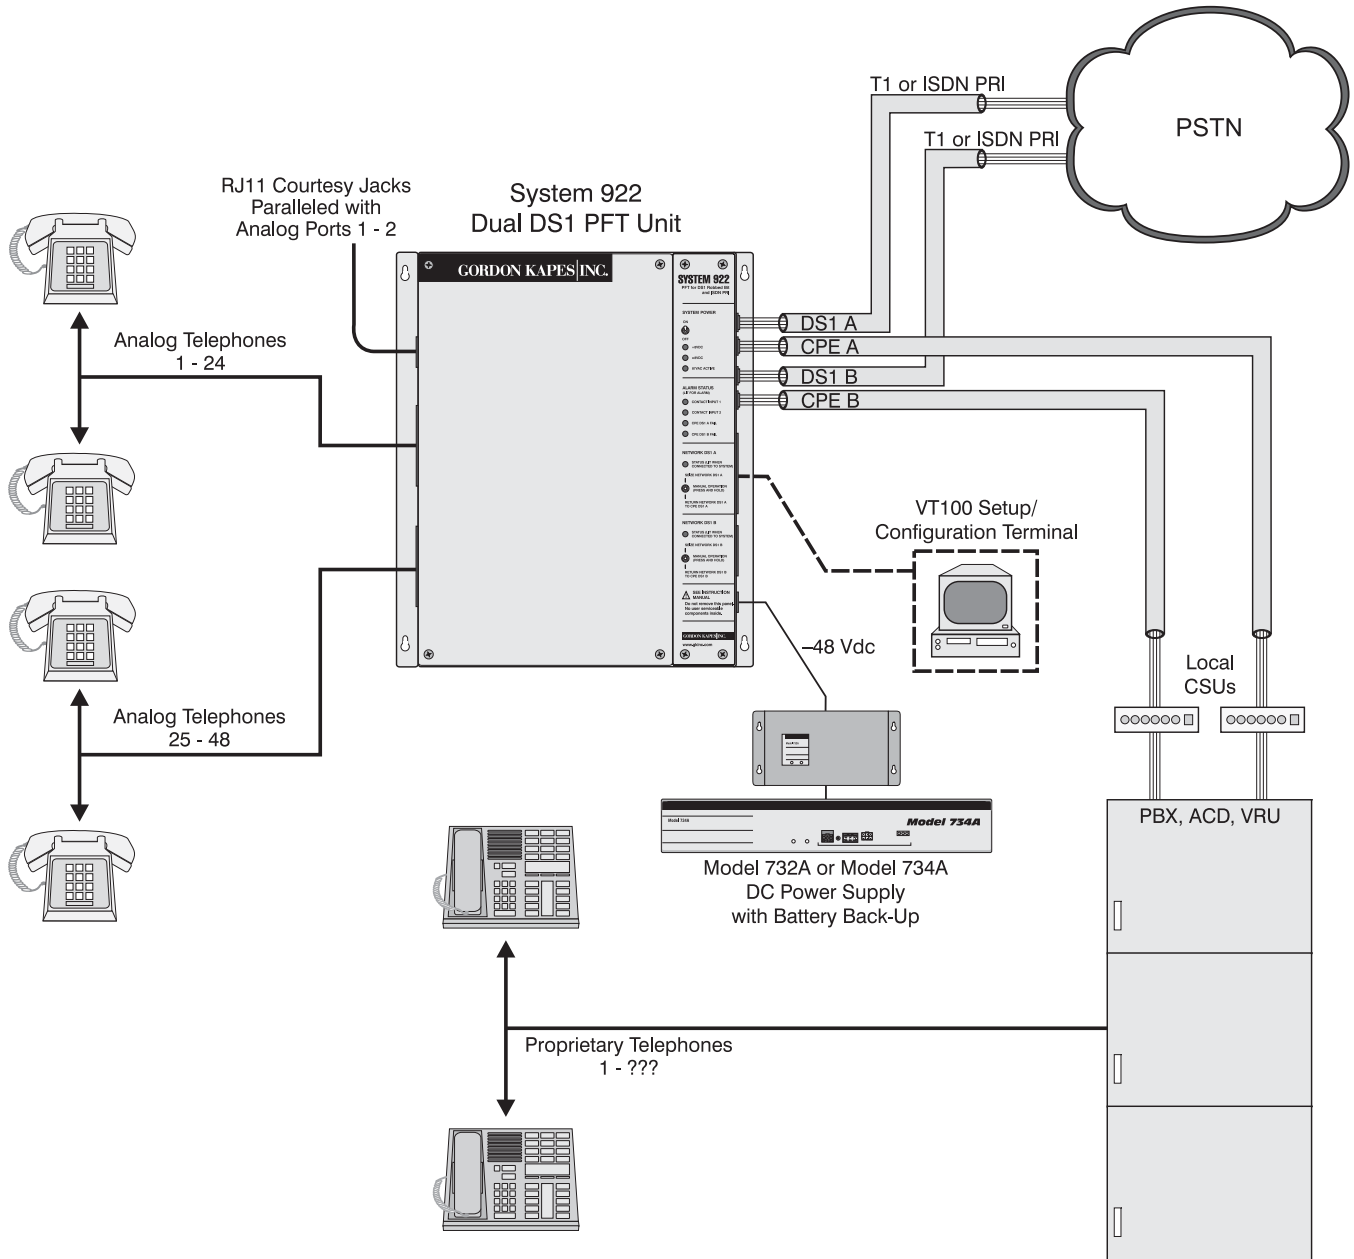

System 922 PFT for DS1 Robbed Bit and ISDN PRI Typical Installation

System 922 PFT for DS1 Robbed Bit and ISDN PRI Typical Installation, continued